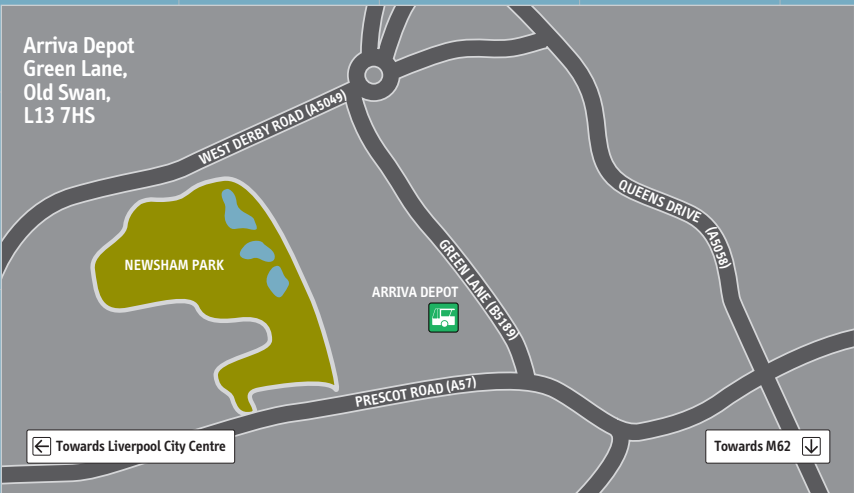

Liverpool Coach Park Map

Liverpool John Lennon Airport 7 miles →

	MERSEYRAIL		SHOPMOBILITY
	NATIONAL RAIL		FERRY
	TOILETS		CRUISE LINER TERMINAL
	PICK-UP & DROP-OFF COACH BAYS		TOURIST INFORMATION
	MEDIUM STAYS COACH BAYS		NHS WALK-IN
	PAY & DISPLAY COACH PARKS		00 ATTRACTION

Regent Road 3 coach parking bays are available (between Walter Street and Fulton St).

Sandhills Lane 3 coach parking bays are available.

Upper Duke Street 3 coach parking bays are available adjacent to Liverpool Cathedral.

Walter Street 6 coach parking bays are available.

Pay & Display Coach Parks

National Express Station: Norton Street, Liverpool, L3 8LR

Primarily a drop-off / pick-up point and must be contacted in advance to reserve a parking space.

Bankhall Street: 50 coach parking bays and toilet facilities available.

Contact details: Tel: 0151 922 7212

Arriva: Green Lane, Old Swan, Liverpool, L13 7HS (please see inset map for location)

£15 per day. External coach washing facilities are available for an additional £10 fee.