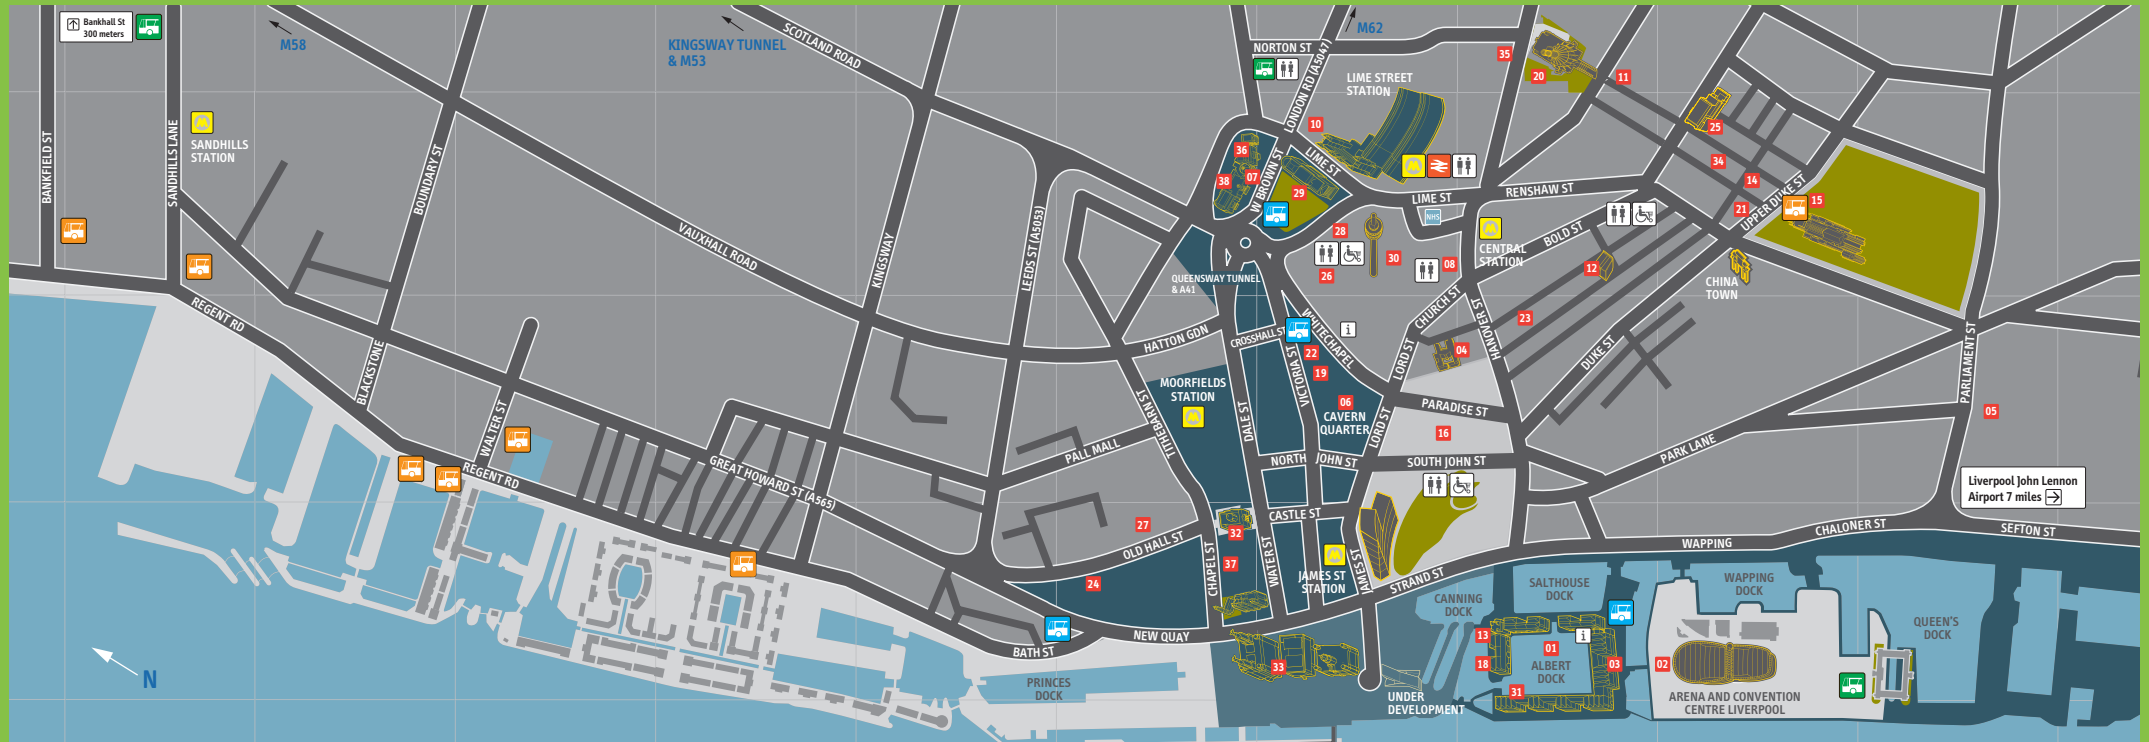

Liverpool Coach Park Map

Liverpool John Lennon Airport 7 miles →

	MERSEYRAIL		SHOPMOBILITY
	NATIONAL RAIL		FERRY
	TOILETS		CRUISE LINER TERMINAL
	PICK-UP & DROP-OFF COACH BAYS		TOURIST INFORMATION
	MEDIUM STAYS COACH BAYS		NHS WALK-IN
	PAY & DISPLAY COACH PARKS		00 ATTRACTION

SCALE: 6:812CH-1 MILE

Attractions and Services

- | | |
|--|--|
| 01 Albert Dock | 20 Metropolitan Cathedral |
| 02 Arena & Convention Centre | 21 Mr Hardman's Photographic Studio |
| 03 Beatles Story | 22 National Conservation Centre |
| 04 Bluecoat | 23 Open Eye Gallery |
| 05 Cains Brewery | 24 Passport Office |
| 06 The Cavern/Cavern Walks | 25 Philharmonic Hall |
| 07 Central Library | 26 Playhouse Theatre |
| 08 Clayton Square Shopping Centre | 27 Register Office |
| 09 Cruise Liner Terminal | 28 Royal Court Theatre |
| 10 Empire Theatre | 29 St George's Hall |
| 11 Everyman Theatre | 30 St John's Centre |
| 12 FACT | 31 Tate Liverpool |
| 13 International Slavery Museum | 32 Town Hall |
| 14 LIPA | 33 Underwater Street |
| 15 Liverpool Cathedral | 34 Unity Theatre |
| 16 Liverpool ONE | 35 Victoria Gallery & Museum |
| 17 Mersey Ferries | 36 Walker Art Gallery |
| 18 Merseyside Maritime Museum | 37 Western Approaches |
| 19 Met Quarter | 38 World Museum Liverpool |

Coach Map Key

Pick-up and Drop-off Coach Bays

Bath Street Cruise Liner Permit Holders only.

Crosshall Street 2 coach parking bays are available for pick up and drop off only, maximum stay time is 15 minutes. **Hours of operation 0800-1800.**

Gower Street 1 coach parking bay available for pick up and drop off only, maximum stay time is 10 minutes. **Available 24 hours.**

William Brown Street 3 coach parking bays available for pick up and drop off only, maximum stay time is 15 minutes. **Hours of operation 0800-1800.**